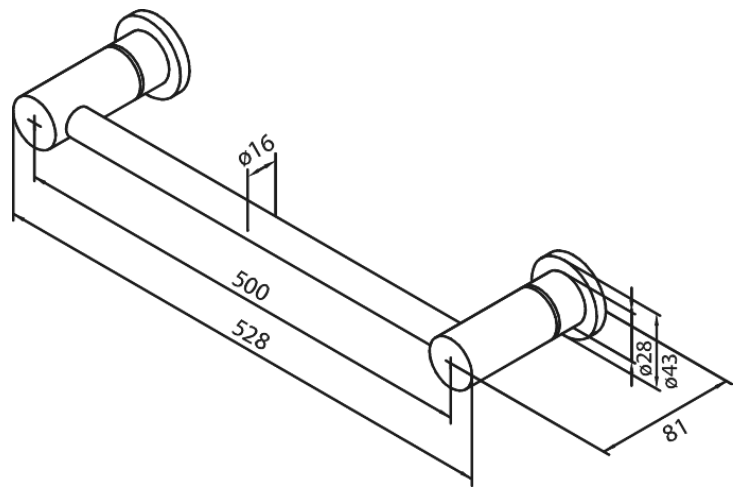

Silhouet

Towel Rail 500 mm

Article no.: 4830479
Finish: Brushed Brass PVD
Series: Silhouet

EAN no.: 5708516831679

FM Mattsson Mora Group Denmark
Hvidkærvej 48, 5250 Odense SV, DK-56416218

+45 88 33 00 34 damixa-international@fmm-mora.com